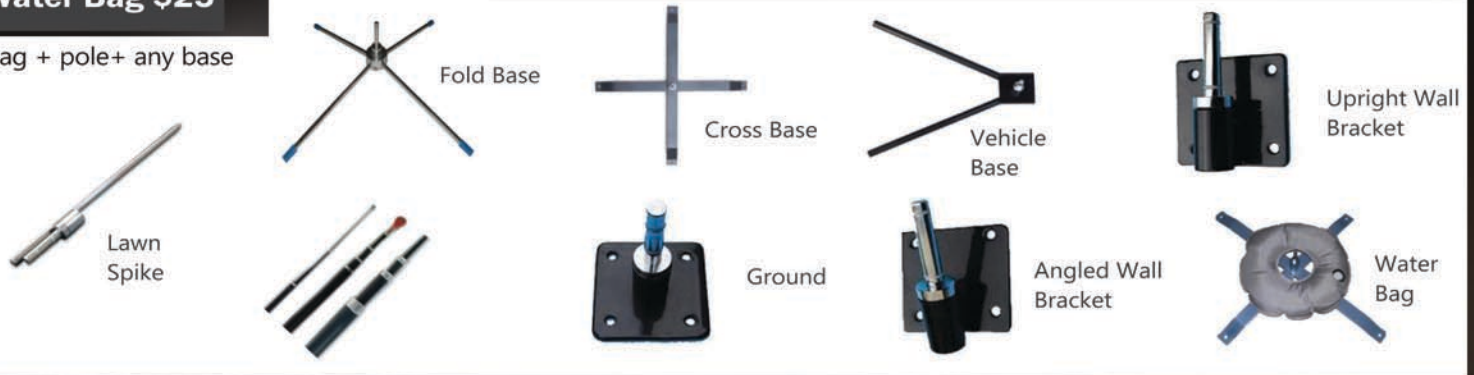

FLAG RANGE

Style	Print	Size	Flag Size	Total High	Complete Set*	Flag Only
Teardrop 	Single Sided	XS	1300 x 550mm	1600mm	\$220	\$100
		S	1700 x 750mm	2200mm	\$240	\$120
		M	2050 x 950mm	2550mm	\$260	\$140
		L	2650 x 1100mm	3350mm	\$300	\$180
	Double Sided	XS	1300 x 550mm	1600mm	\$260	\$140
		S	1700 x 750mm	2200mm	\$280	\$160
		M	2050 x 950mm	2550mm	\$300	\$180
		L	2650 x 1100mm	3350mm	\$340	\$220
Feather 	Single Sided	XS	1500 x 500mm	1800mm	\$220	\$100
		S	2000 x 550mm	2500mm	\$240	\$120
		M	2600 x 600mm	3100mm	\$260	\$140
		L	3400 x 800mm	4100mm	\$300	\$180
	Double Sided	XS	1500 x 500mm	1800mm	\$260	\$140
		S	2000 x 550mm	2500mm	\$280	\$160
		M	2600 x 600mm	3100mm	\$300	\$180
		L	3400 x 800mm	4100mm	\$340	\$220
Rectangle 	Single Sided	S	2000 x 800mm	2500mm	\$240	\$120
		M	2300 x 800mm	2800mm	\$260	\$140
		L	3000 x 800mm	3500mm	\$300	\$180
	Double Sided	S	2000 x 800mm	2500mm	\$280	\$160
		M	2300 x 800mm	2800mm	\$300	\$180
		L	3000 x 800mm	3500mm	\$340	\$220

Any Base: \$60
 Flagpole: \$60
 Water Bag \$25

10% Discount quantity order for 5-9 | 20% Discount quantity order for 10-19
 25% Discount quantity order for 20-29 | Call for special pricing for 30+

* Flag + pole+ any base